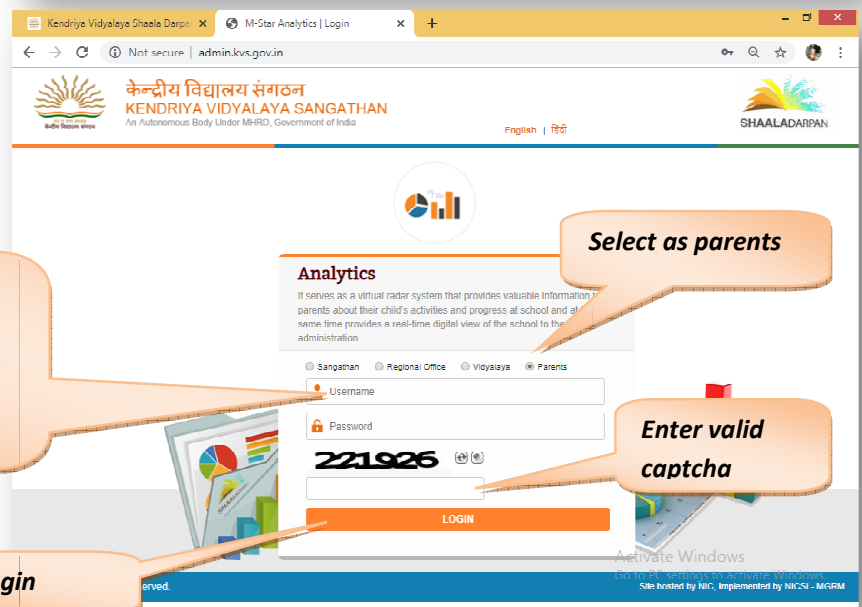

Or

Visit web:

<http://admin.kvs.gov.in/>

Enter your last 12 digit OmVcard number as user Id as 0000XXXXXXXX and password